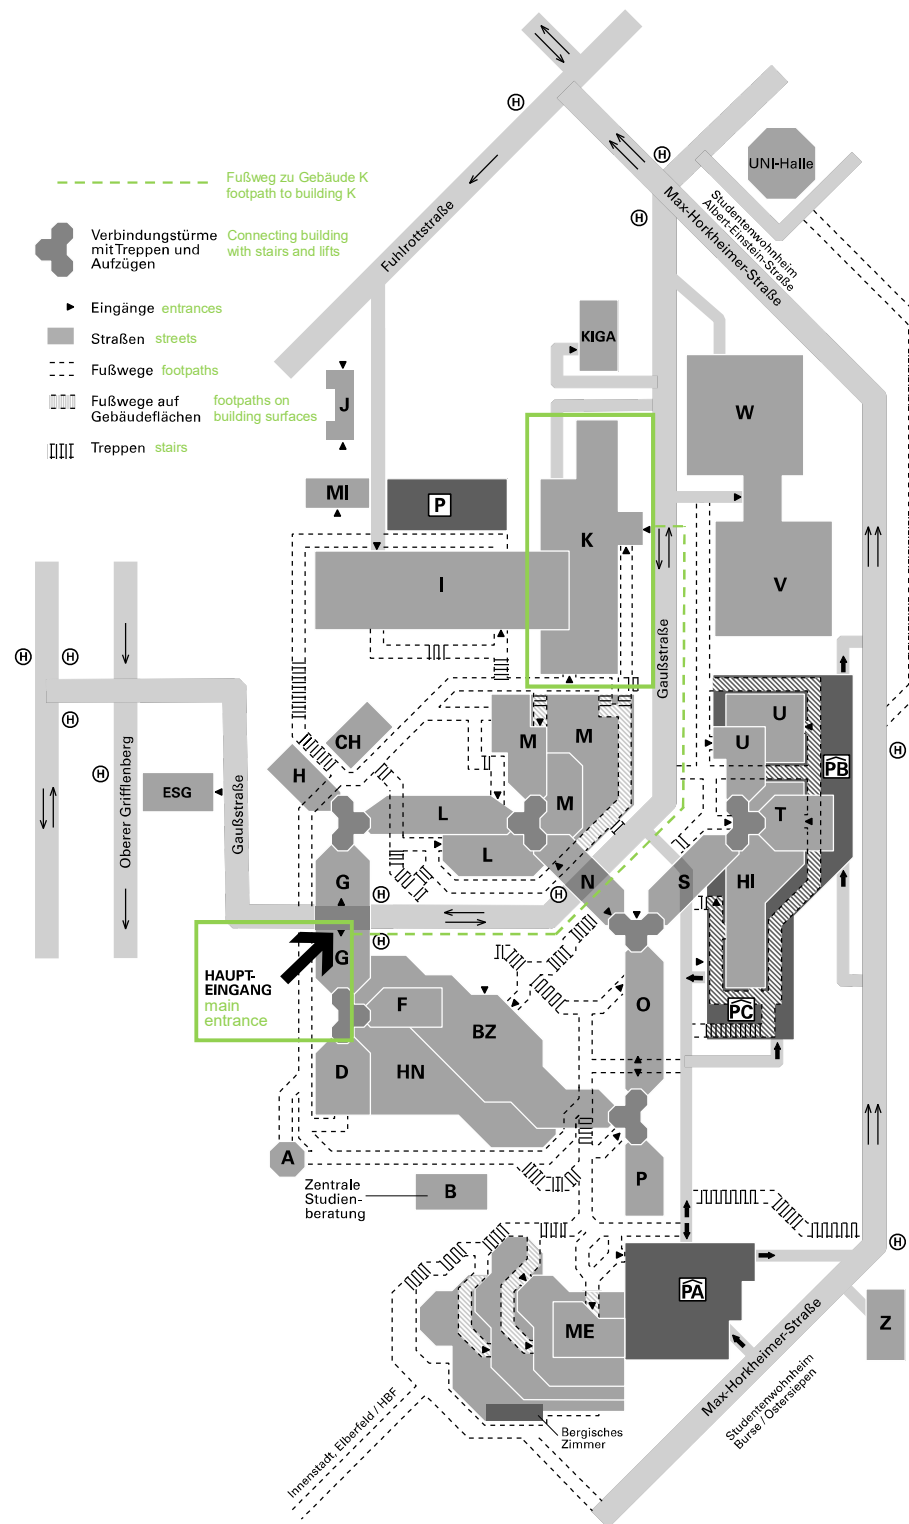

Location – Network Meeting „Internationalisation of Primary Teacher Training”

Bergische Universität Wuppertal (University of Wuppertal)
 Gaußstraße 20
 42119 Wuppertal

Location: Building K – K.11.32 (Foyer)